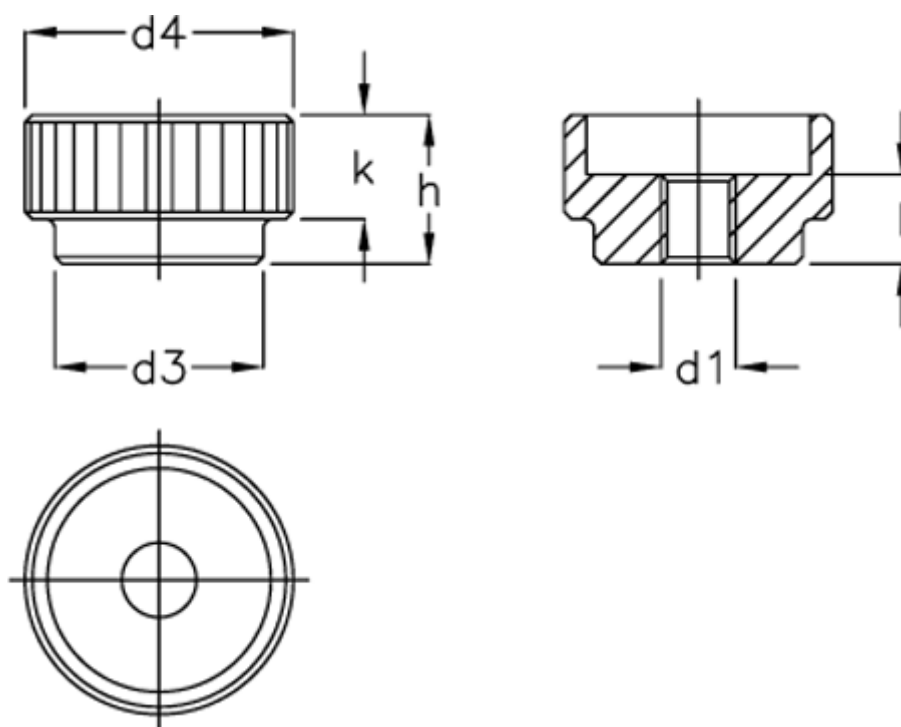

Article number: 20707512

Description: E+G Knurled nut DIN 6303-M12-A  
A without dowel hole

## Measures

$d_1 = M 12$

$d_3 = 32$

$d_4 = 40$

$h = 24$

$k = 16$

$l = 16$